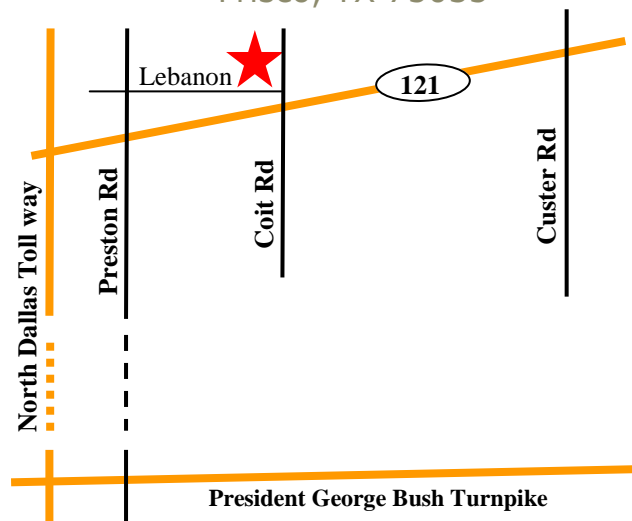

## NEW WORSHIP LOCATION

#### Driving Directions from Hwy 75:

Take 121 South to Coit Rd. Turn Right on Coit. The church is located on the left after the first stop-light.

#### Driving Directions from North Dallas Tollway:

Take 121 North to Coit Rd. Turn Left on Coit. The church is located on your left after the first stop-light.

#### Driving Directions from I-35E:

Take 121 North to Coit Rd. Turn Left on Coit. The church is located on your left after the first stop-light.